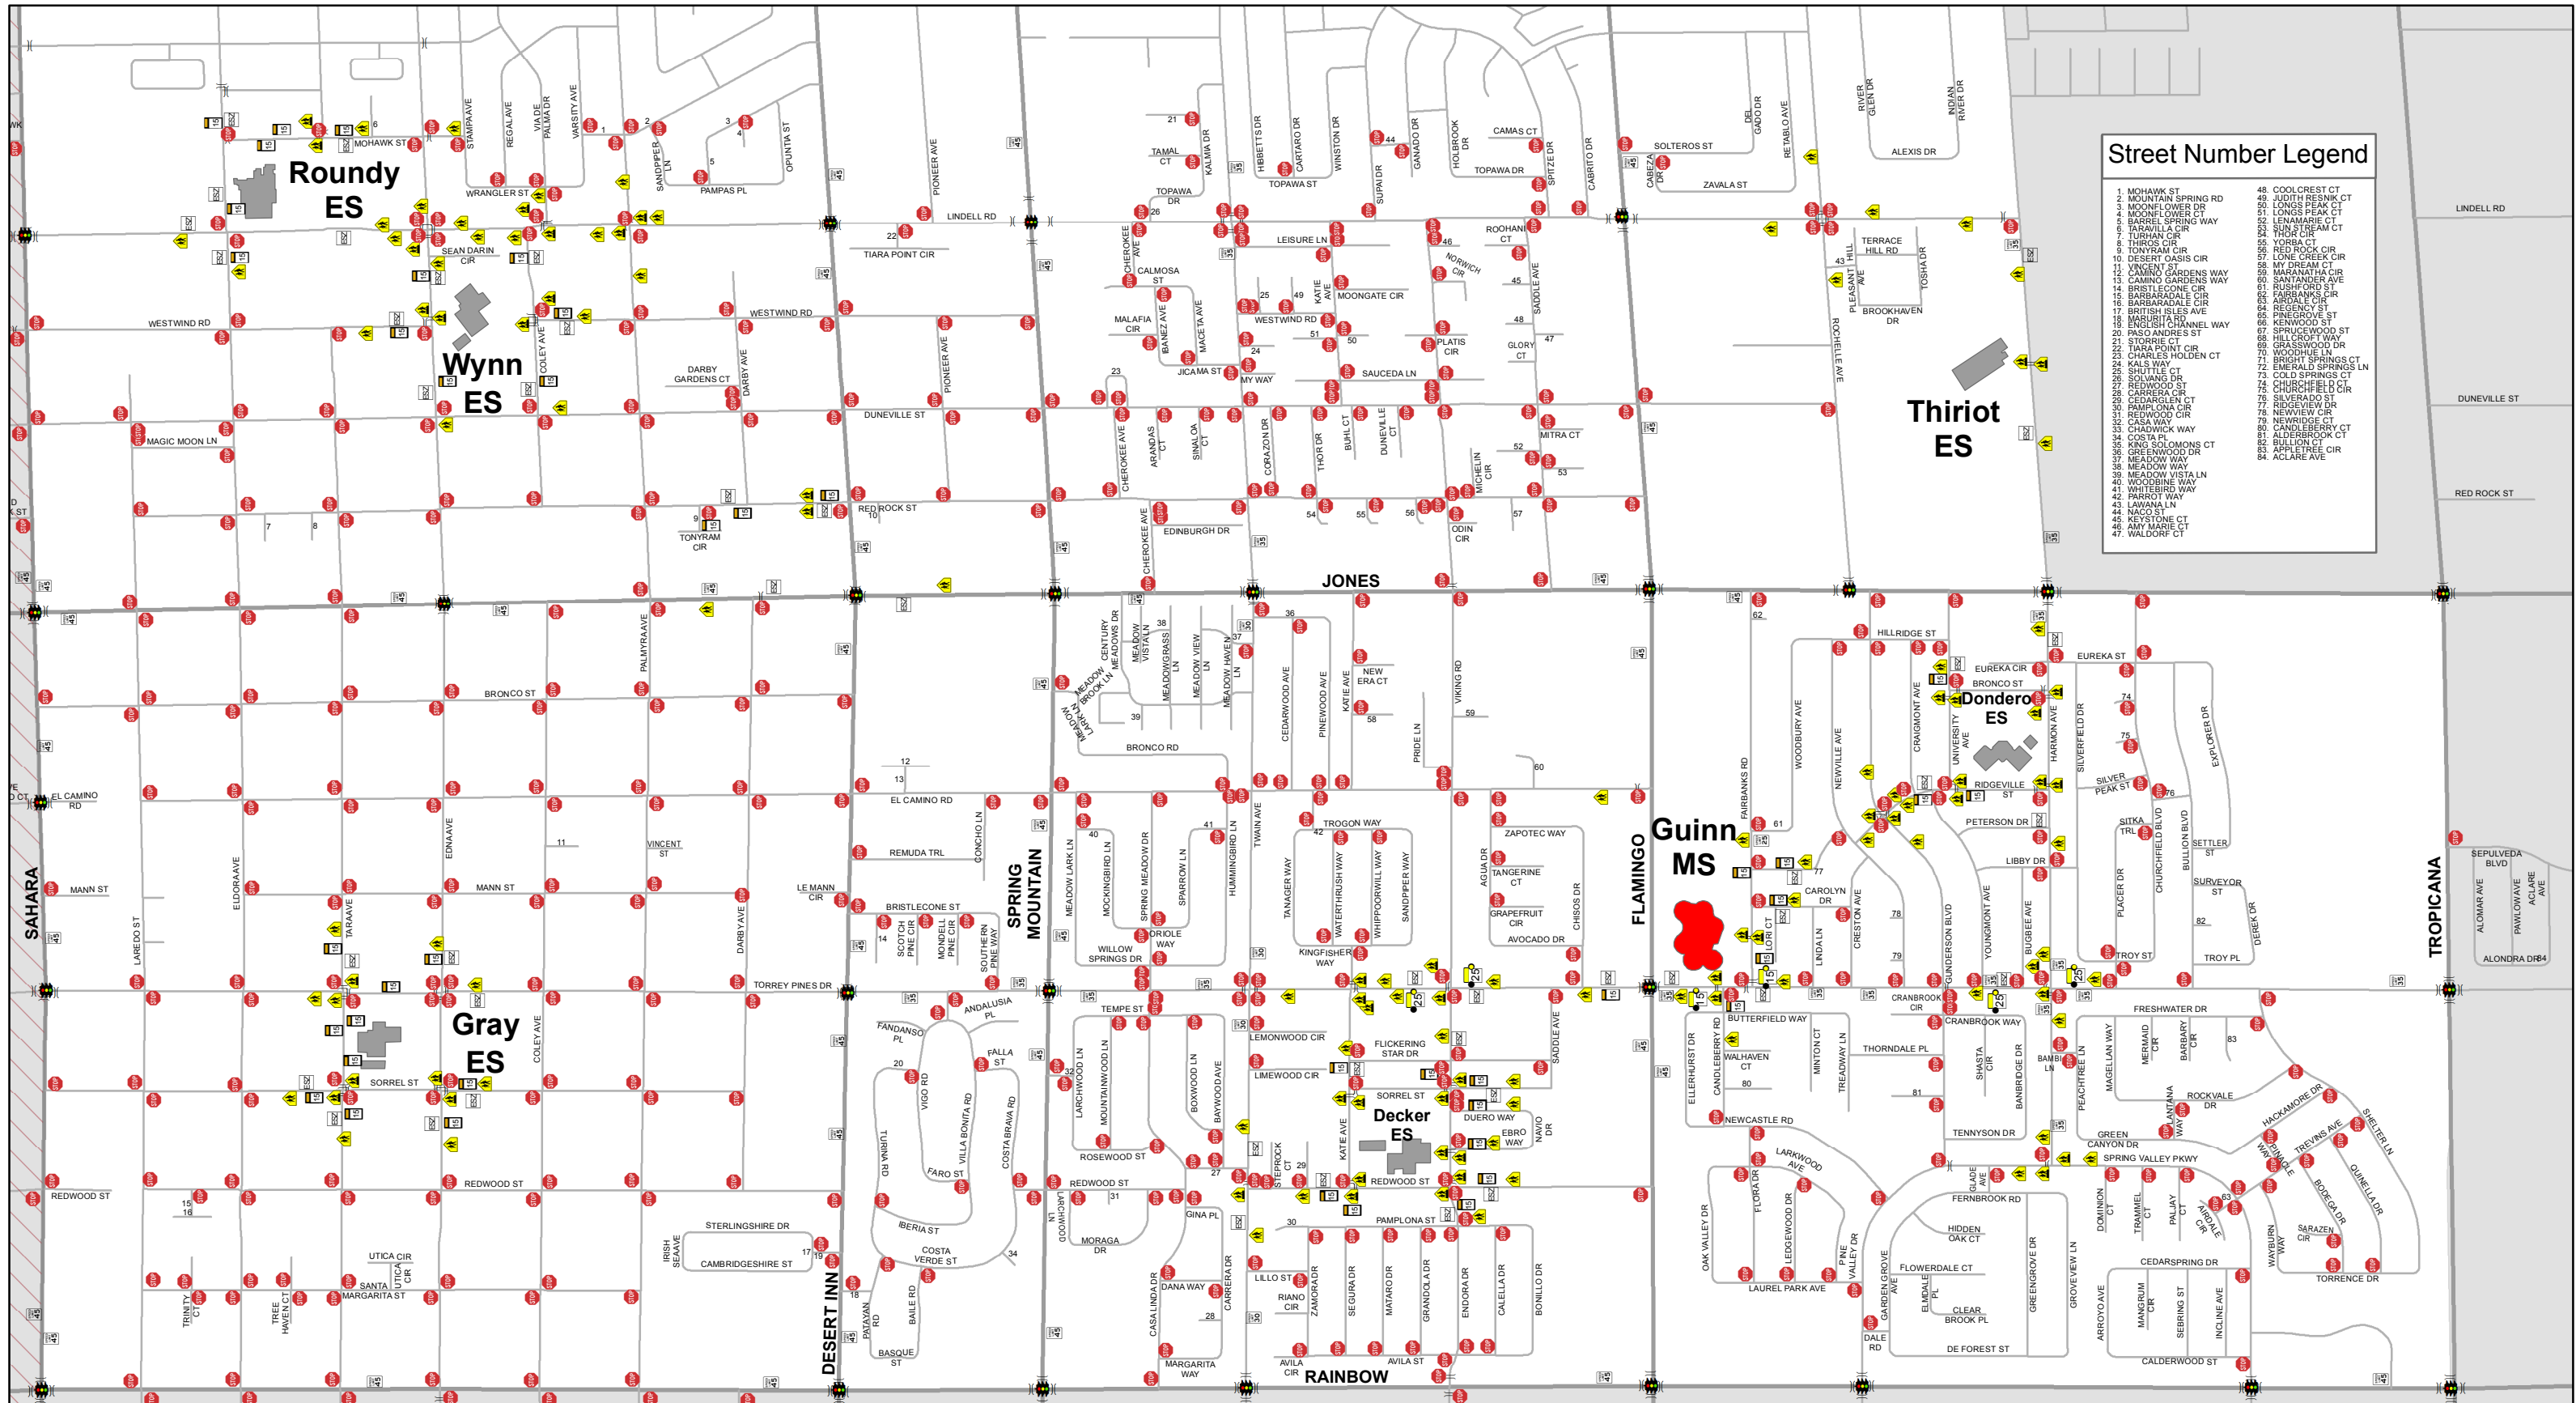

DISCLAIMER:

This map is provided to assist parents/guardians and students in the selection of a walking/bicycling route to and from school. The location of traffic control devices and roadway conditions will change, so parents/guardians must continually review the route with their child/children. This information is provided for information purposes only. Nothing herein is warranted by Clark County, and no liability is assumed by Clark County or the Clark County School District for the information provided, including but not limited to the accuracy of the data shown herein. Speed limits are 25 mph unless otherwise noted. For more Information see http://www.clarkcountynv.gov/depts/public_works/Pages/default.aspx

Kenny Guinn Middle School South Half - Map 1 of 2

Bell Times
8:00 AM - 2:11 PM

- Legend**
-  Clark County
 -  Boulder City
 -  City of Henderson
 -  City of Las Vegas
 -  City of Mesquite
 -  City of North Las Vegas
- 2014-2015